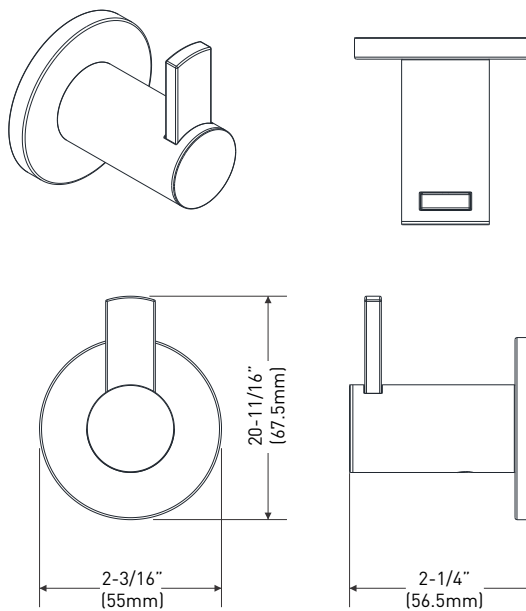

AVRI™ Technical Specification

Robe Hook

YB1403

Stock Numbers:

- **Y1403CH – Robe Hook**
Chrome Finish
- **Y1403BN – Robe Hook**
Brushed Nickel Finish
- **Y1403BL – Robe Hook**
Matte Black Finish

Materials:

Robe Hook Chrome and Brushed Nickel is constructed of SUS304.

Robe Hook Matte Black is constructed of SUS201.

Dimensions:

Installation Instructions:

Please refer to product instructions for installation steps.